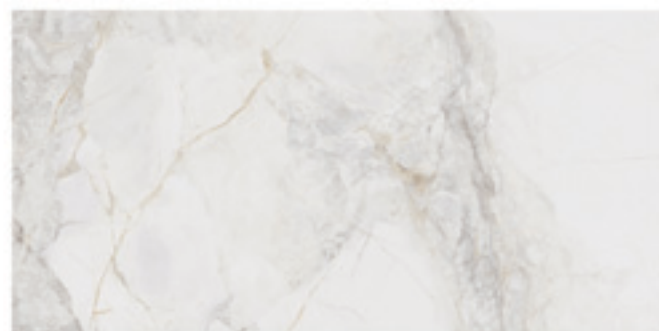

Perla Vernata

 CHAMPION

Available in 1200 x 600 - Polished and Honed (Matt)
High variation; 12 design faces in 1200 x 600 size format
Rectified Edge
Marble look, large format